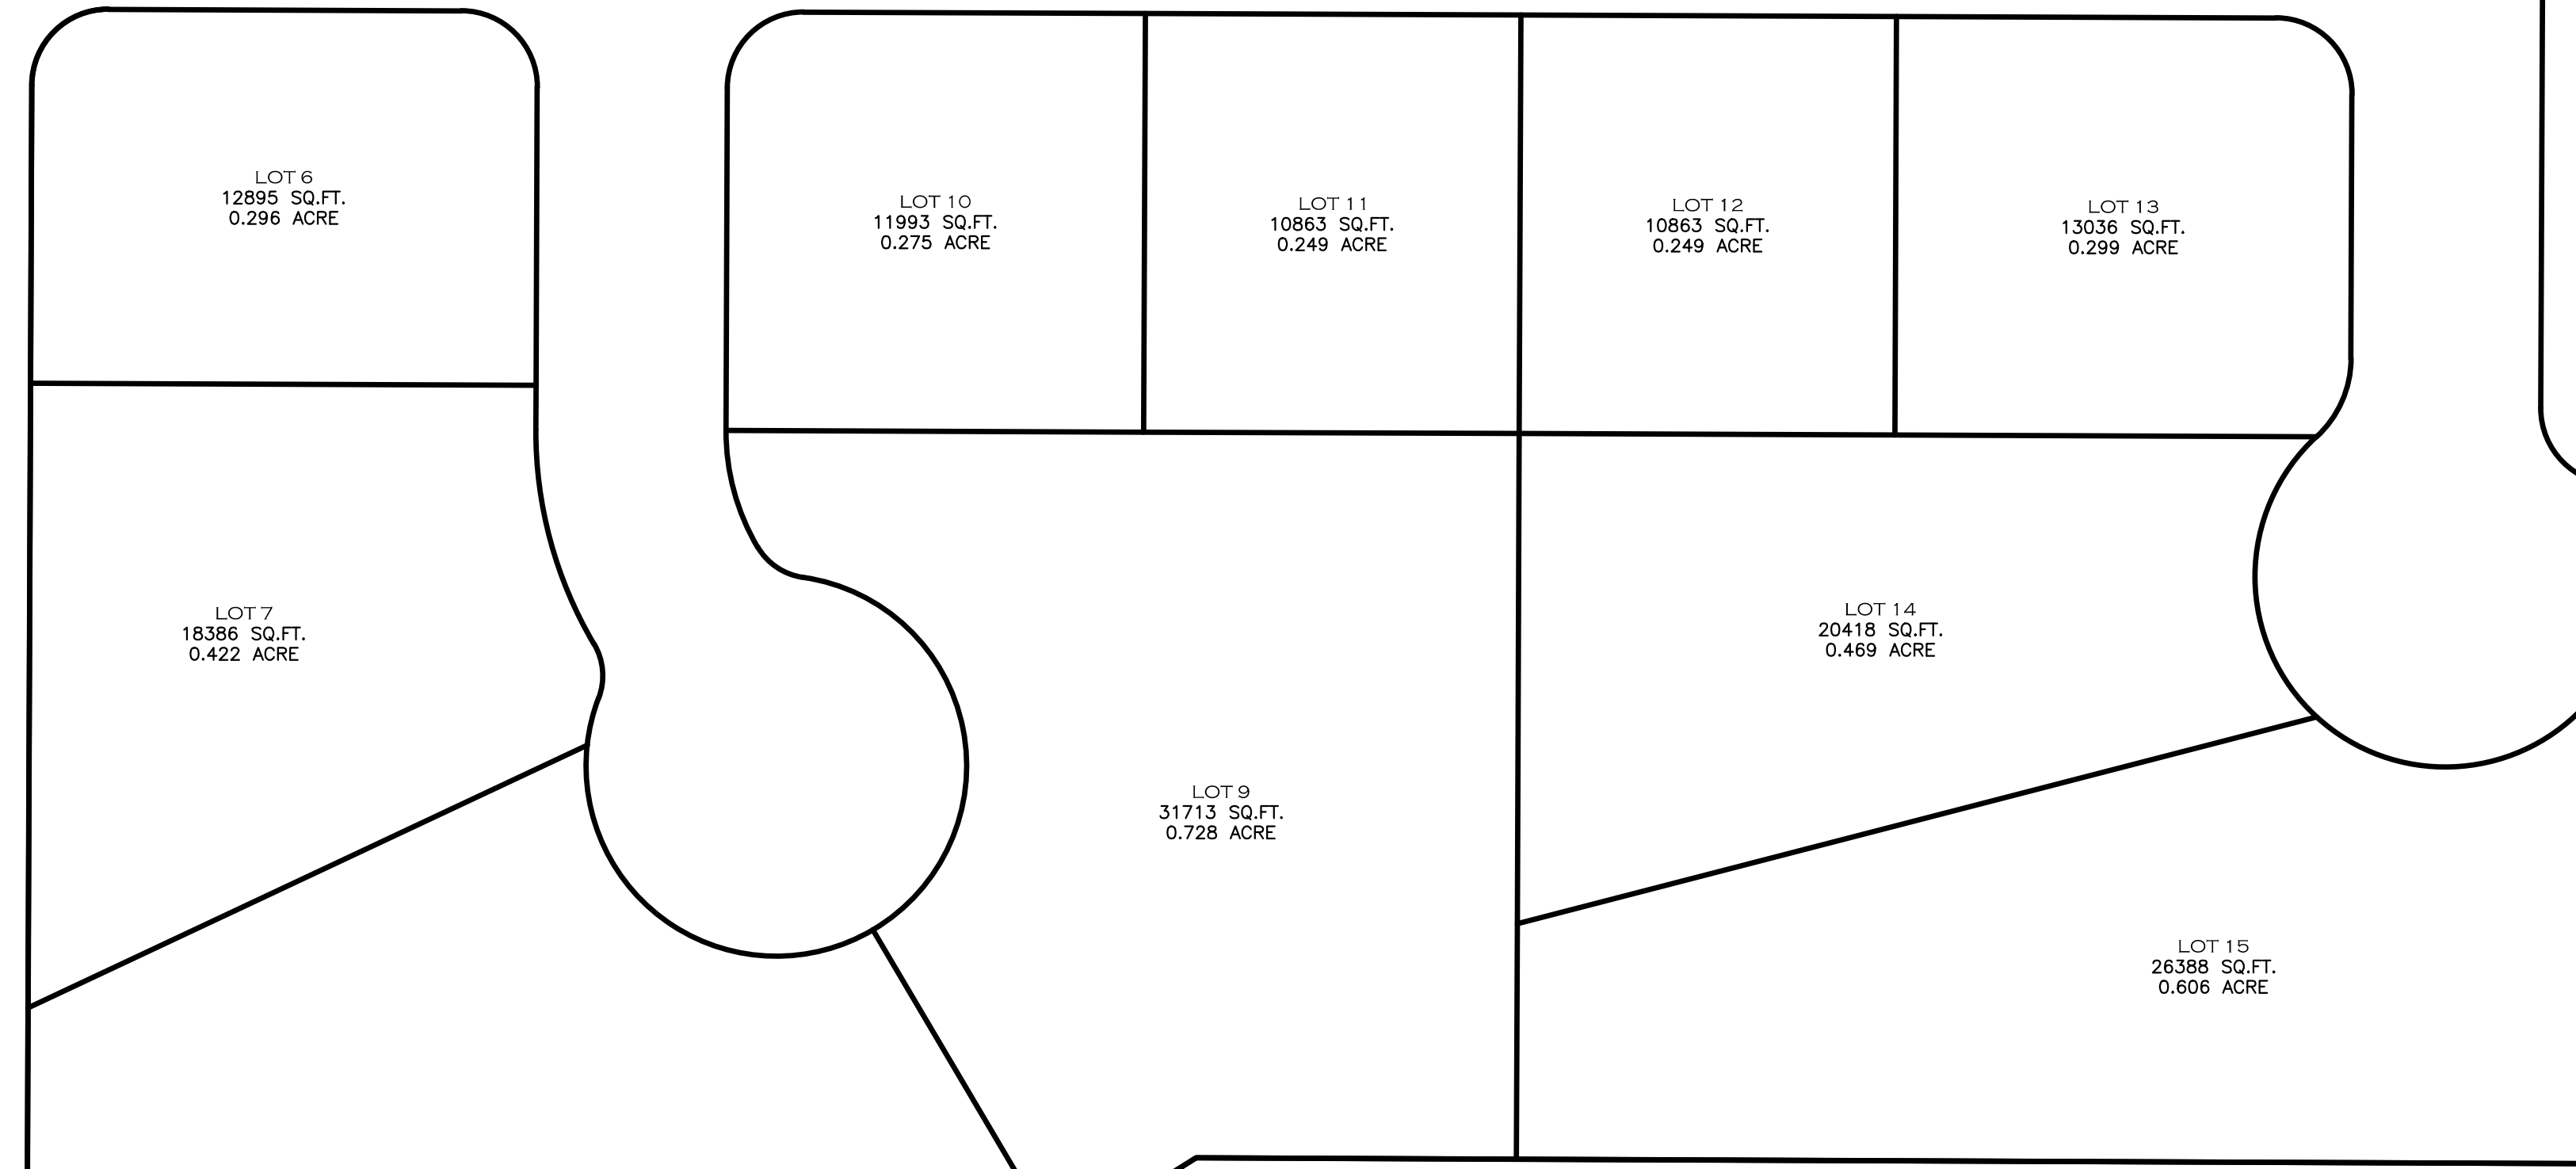

COTTONWOOD HOLLOW

740 NORTH

MAIN STREET