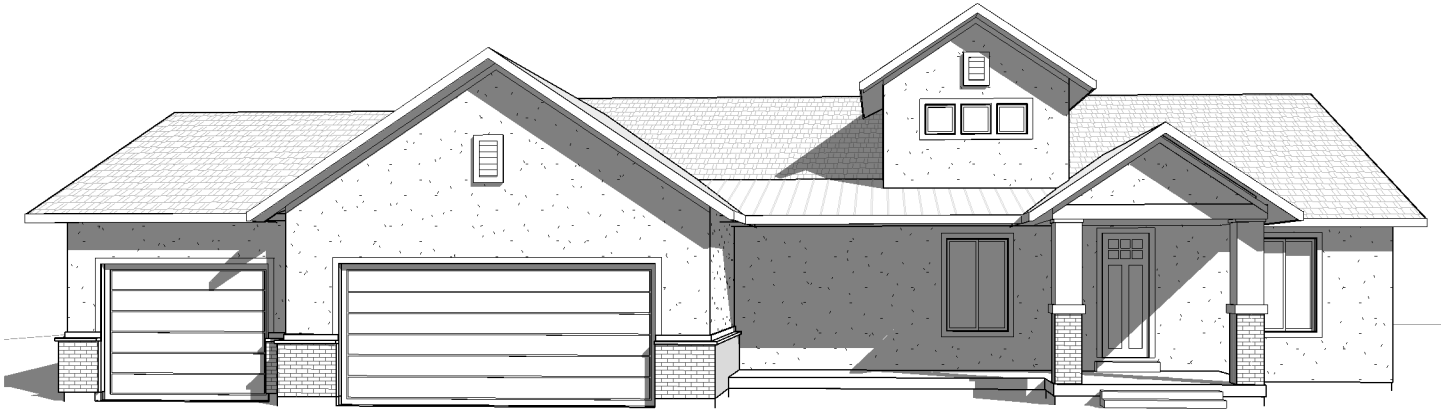

Wisconsin

TRADITIONAL

WALKER
HOME DESIGN

801.930.9499

www.walkerhomedesign.com

MAIN LEVEL

OPT. BONUS: 144

LOWER LEVEL: 2,393

MAIN LEVEL: 2,442

TOTAL: 4,979

ABOVE GRADE FOOTAGE: 2,442

WIDTH: 82' DEPTH: 64'