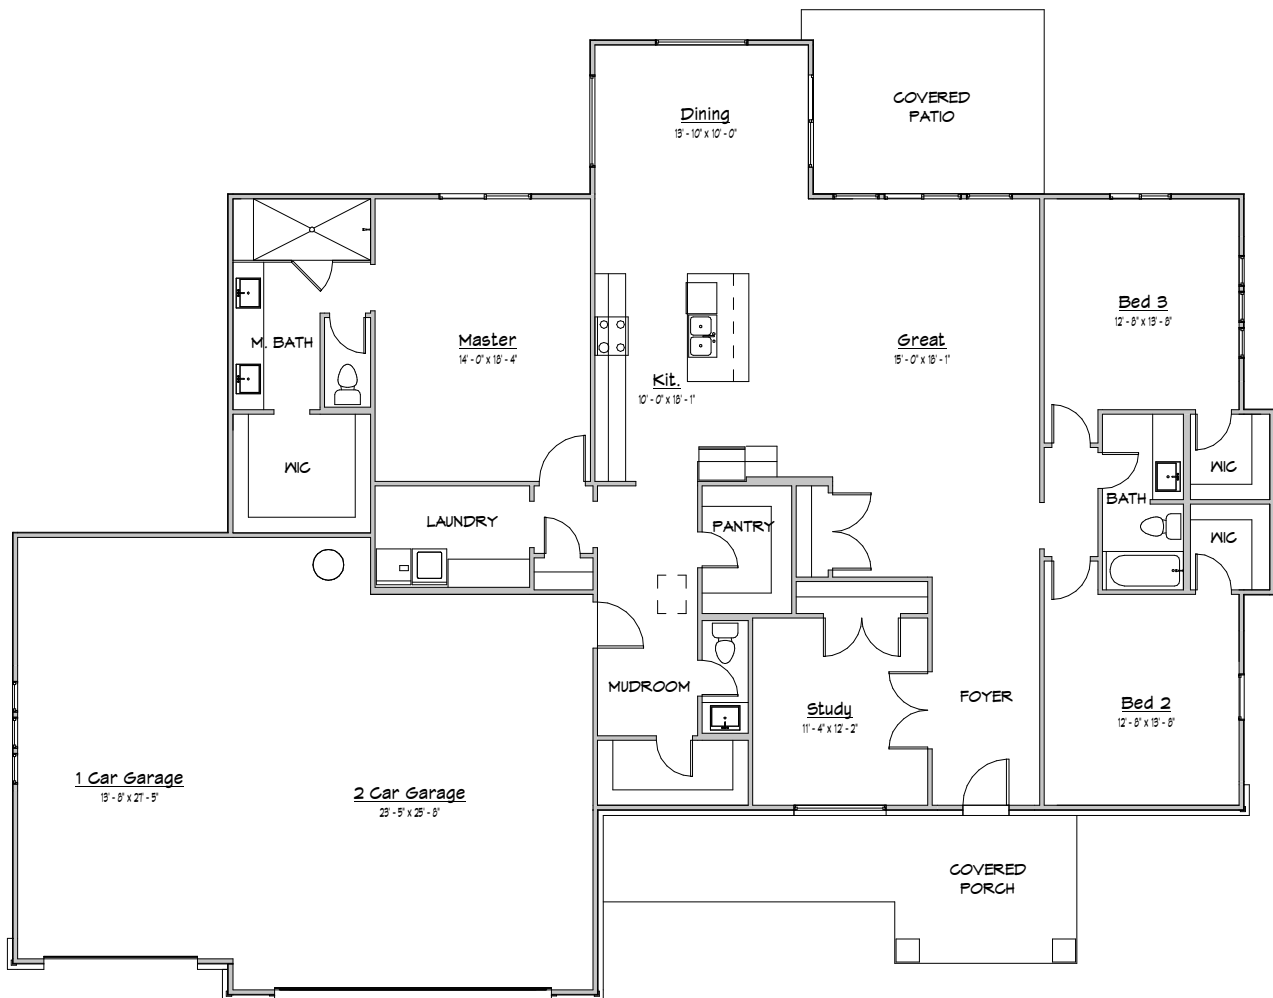

Wisconsin

PRAIRIE

WALKER
HOME DESIGN
801.930.9499
www.walkerhomedesign.com

MAIN LEVEL

OPT. BONUS: 144

LOWER LEVEL: 2,393

MAIN LEVEL: 2,442

TOTAL: 4,979

ABOVE GRADE FOOTAGE: 2,442

WIDTH: 82' DEPTH: 64'