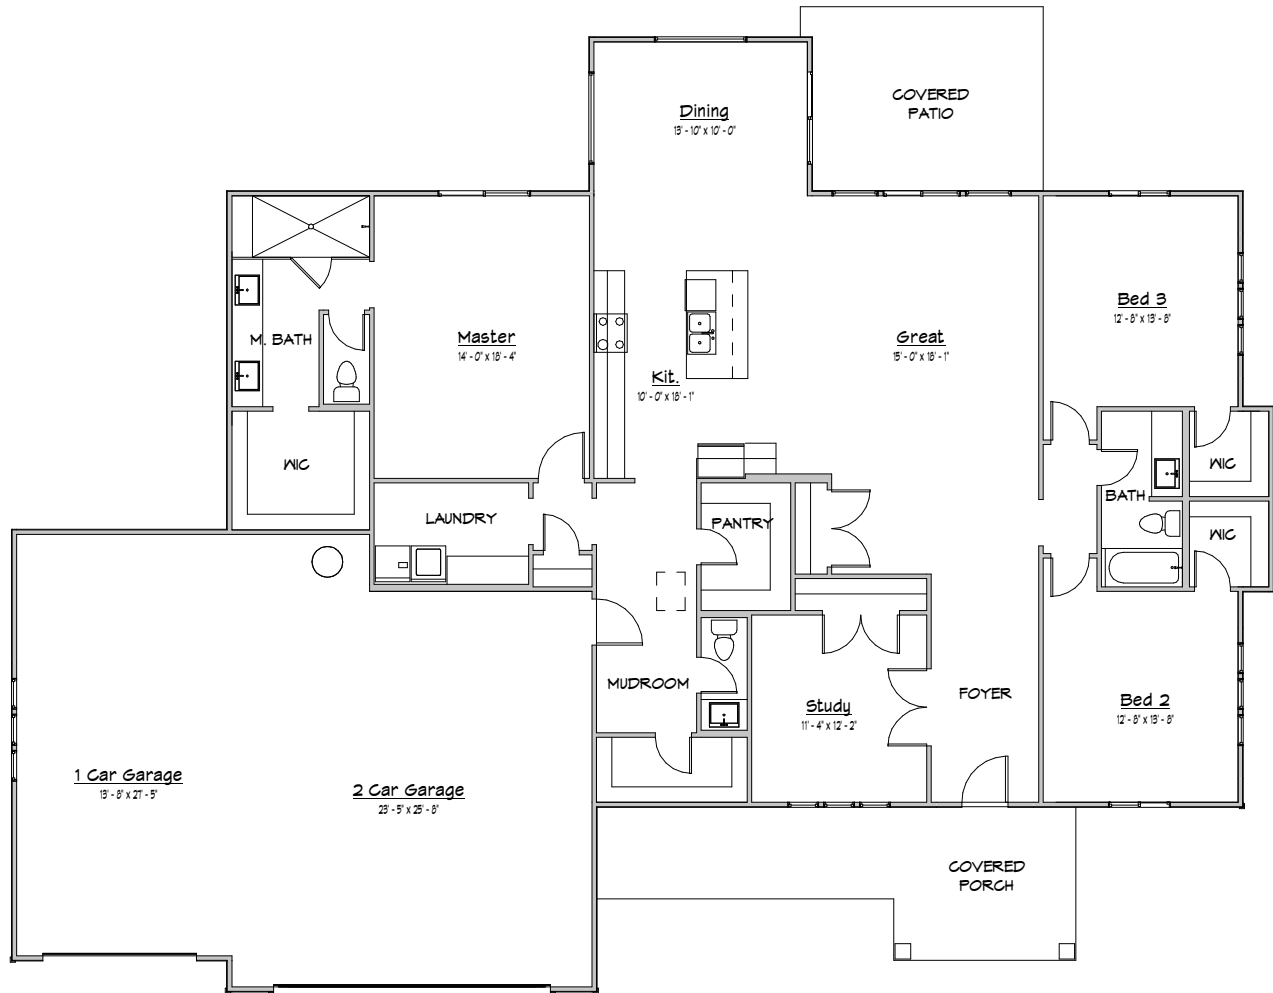

Wisconsin

FARMHOUSE

WALKER
HOME DESIGN
801.930.9499
www.walkerhomedesign.com

MAIN LEVEL

OPT. BONUS: 144

LOWER LEVEL: 2,393

MAIN LEVEL: 2,442

TOTAL: 4,979

ABOVE GRADE FOOTAGE: 2,442

WIDTH: 82' DEPTH: 64'