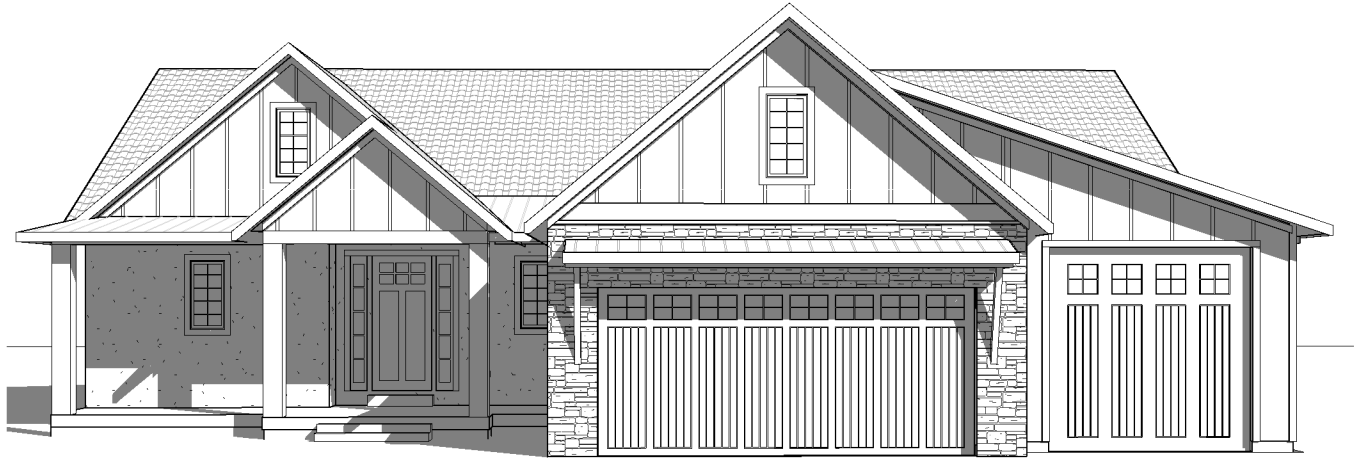

Modern Farmhouse

MAIN LEVEL

OPT. BONUS: 300

LOWER LEVEL: 2,038

MAIN LEVEL: 2,111

TOTAL: 4,149

ABOVE GRADE FOOTAGE: 2,111

WIDTH: 64' DEPTH: 58'