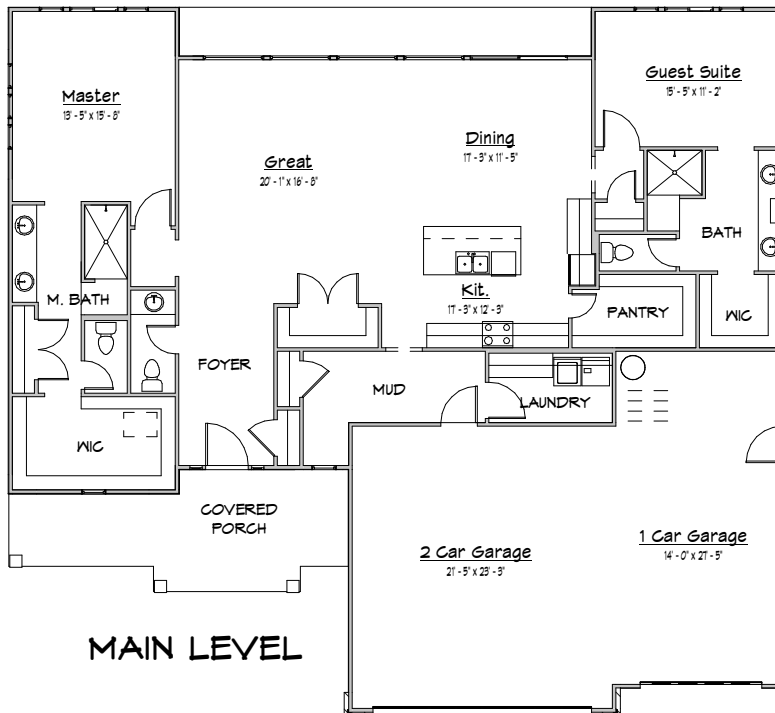

Modern Farmhouse

MAIN LEVEL

OPT. BONUS: 300

LOWER LEVEL: 2,038

MAIN LEVEL: 2,111

TOTAL: 4,149

ABOVE GRADE FOOTAGE: 2,111

WIDTH: 64' DEPTH: 58'