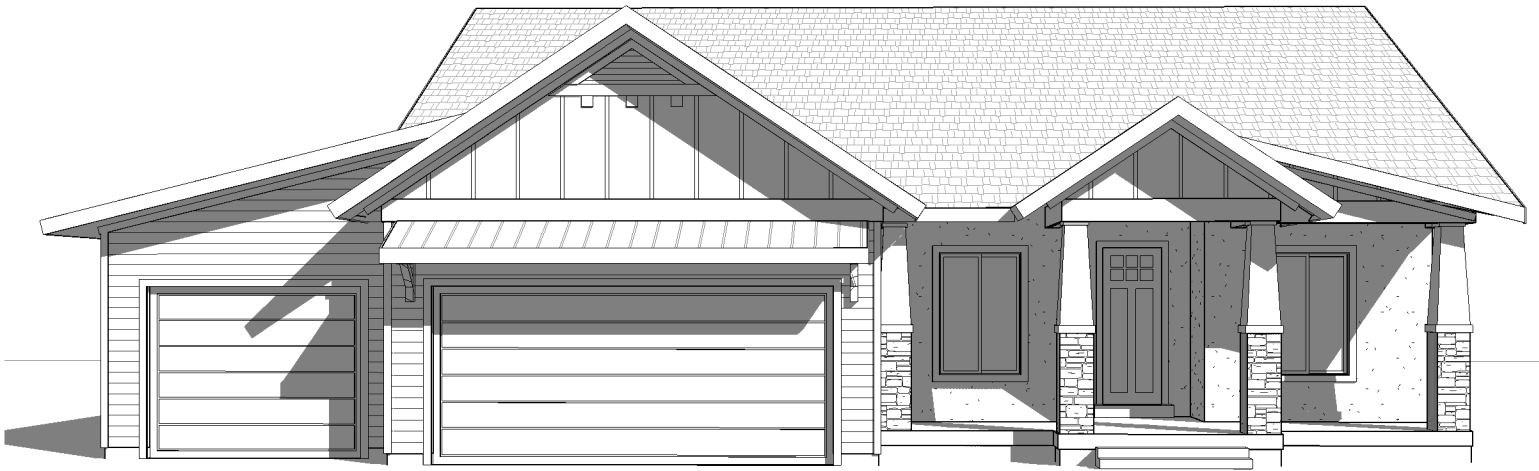

Rhode Island

FARMHOUSE

WALKER
HOME DESIGN

801.930.9499

www.walkerhomedesign.com

MAIN LEVEL

OPT. BONUS: 405

LOWER LEVEL: 1,734

MAIN LEVEL: 1,814

TOTAL: 3,953

ABOVE GRADE FOOTAGE: 1,815

WIDTH: 63' DEPTH: 52'