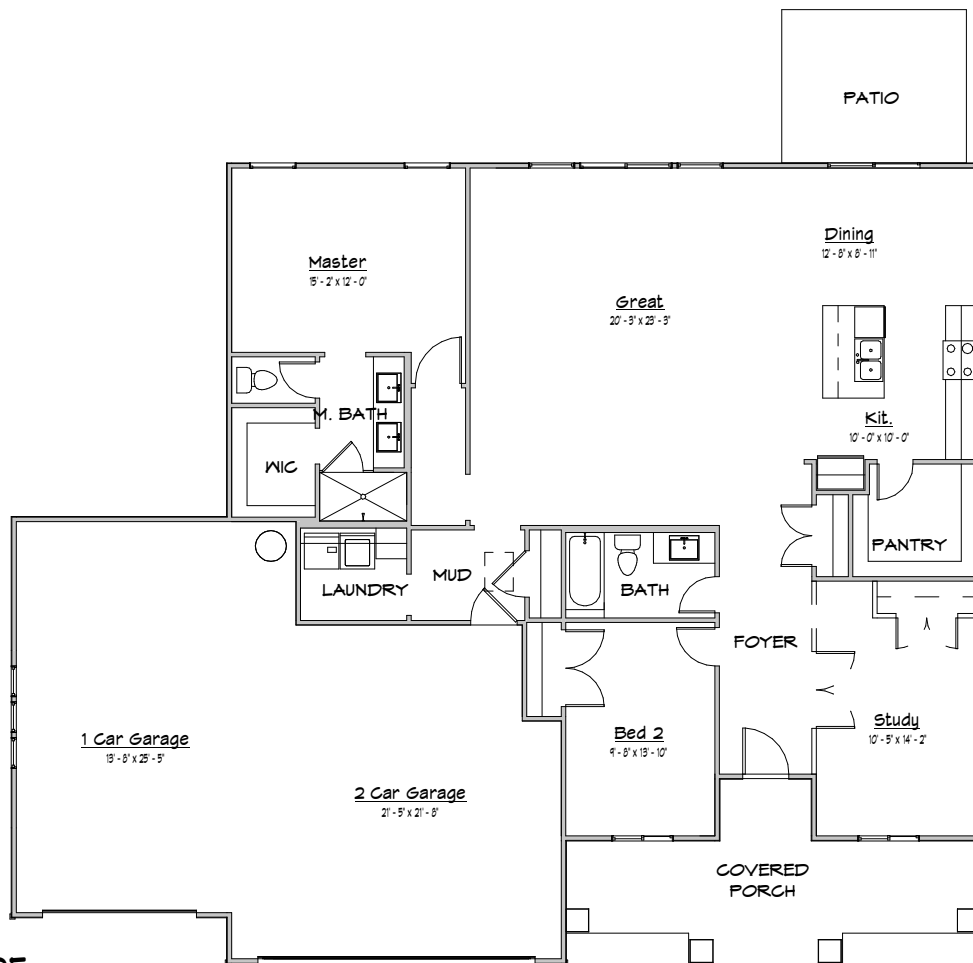

Rhode Island

FARMHOUSE

WALKER
HOME DESIGN

801.930.9499

www.walkerhomedesign.com

MAIN LEVEL

OPT. BONUS: 405

LOWER LEVEL: 1,734

MAIN LEVEL: 1,814

TOTAL: 3,953

ABOVE GRADE FOOTAGE: 1,815

WIDTH: 63' DEPTH: 52'