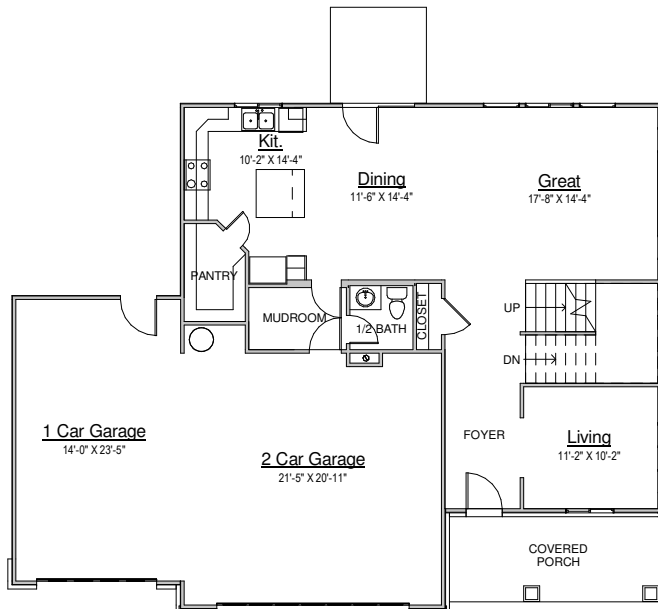

Ohio

PRAIRIE

WALKER
HOME DESIGN

801.930.9499

www.walkerhomedesign.com

MAIN LEVEL: 1,060 UPPER LEVEL: 1,307 LOWER LEVEL: 1022

WIDTH: 54' DEPTH: 42'

ABOVE GRADE FOOTAGE: 2,367

MAIN LEVEL

UPPER LEVEL