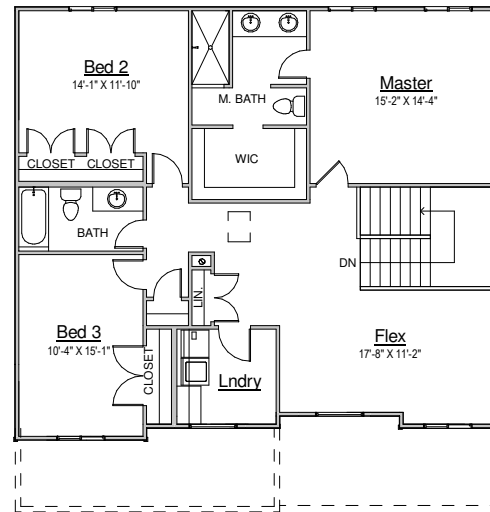

Ohio

PRAIRIE

WALKER
HOME DESIGN

801.930.9499

www.walkerhomedesign.com

MAIN LEVEL: 1,060 UPPER LEVEL: 1,307 LOWER LEVEL: 1022

WIDTH: 54' DEPTH: 42'

ABOVE GRADE FOOTAGE: 2,367

MAIN LEVEL

UPPER LEVEL