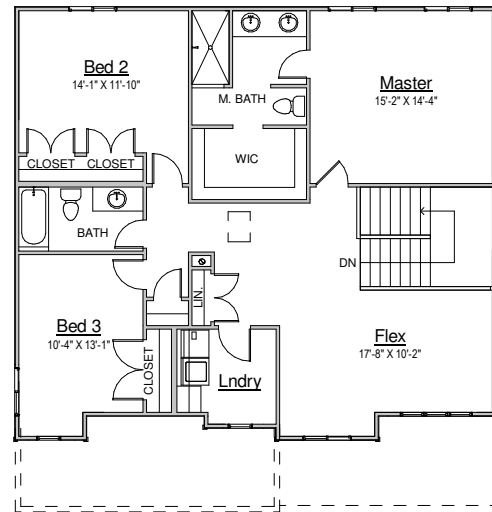

Ohio

MODERN FARMHOUSE

WALKER
HOME DESIGN
801.930.9499
www.walkerhomedesign.com

MAIN LEVEL: 1,060 UPPER LEVEL: 1,301 LOWER LEVEL: 1,022
WIDTH: 54' DEPTH: 42'
ABOVE GRADE FOOTAGE: 2,361

MAIN LEVEL

UPPER LEVEL