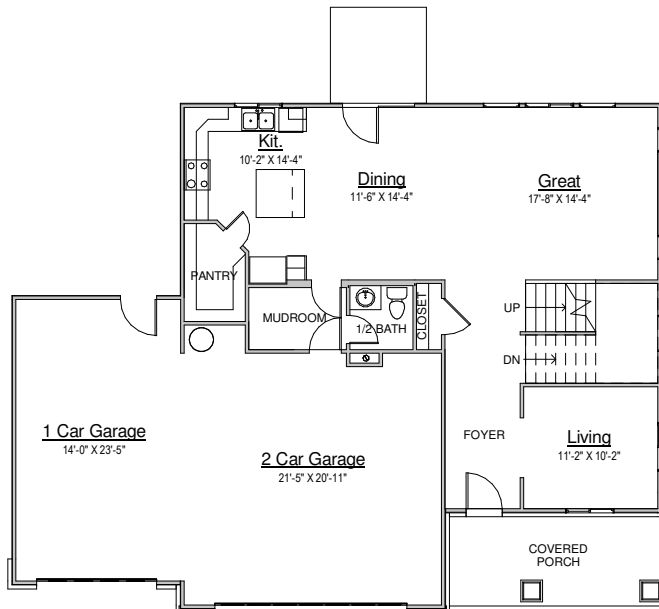

Ohio

MODERN FARMHOUSE

WALKER
HOME DESIGN
801.930.9499
www.walkerhomedesign.com

MAIN LEVEL: 1,060 UPPER LEVEL: 1,301 LOWER LEVEL: 1,022
WIDTH: 54' DEPTH: 42'
ABOVE GRADE FOOTAGE: 2,361

MAIN LEVEL

UPPER LEVEL