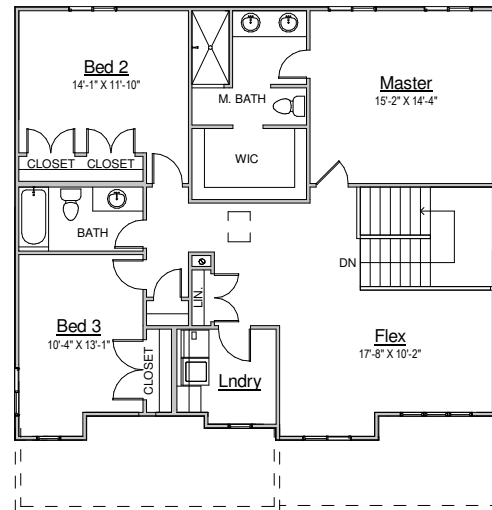

Ohio

TRADITIONAL

WALKER
HOME DESIGN
801.930.9499
www.walkerhomedesign.com

MAIN LEVEL: 1,060 UPPER LEVEL: 1,301 LOWER LEVEL: 1,022
 WIDTH: 54' DEPTH: 42'
 ABOVE GRADE FOOTAGE: 2,361

MAIN LEVEL

UPPER LEVEL