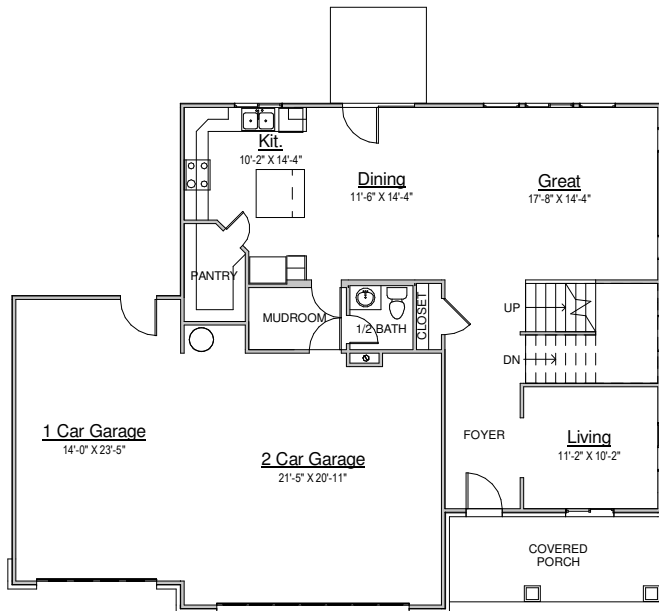

Ohio

TRADITIONAL

WALKER
HOME DESIGN
801.930.9499
www.walkerhomedesign.com

MAIN LEVEL: 1,060 UPPER LEVEL: 1,301 LOWER LEVEL: 1,022
 WIDTH: 54' DEPTH: 42'
 ABOVE GRADE FOOTAGE: 2,361

MAIN LEVEL

UPPER LEVEL