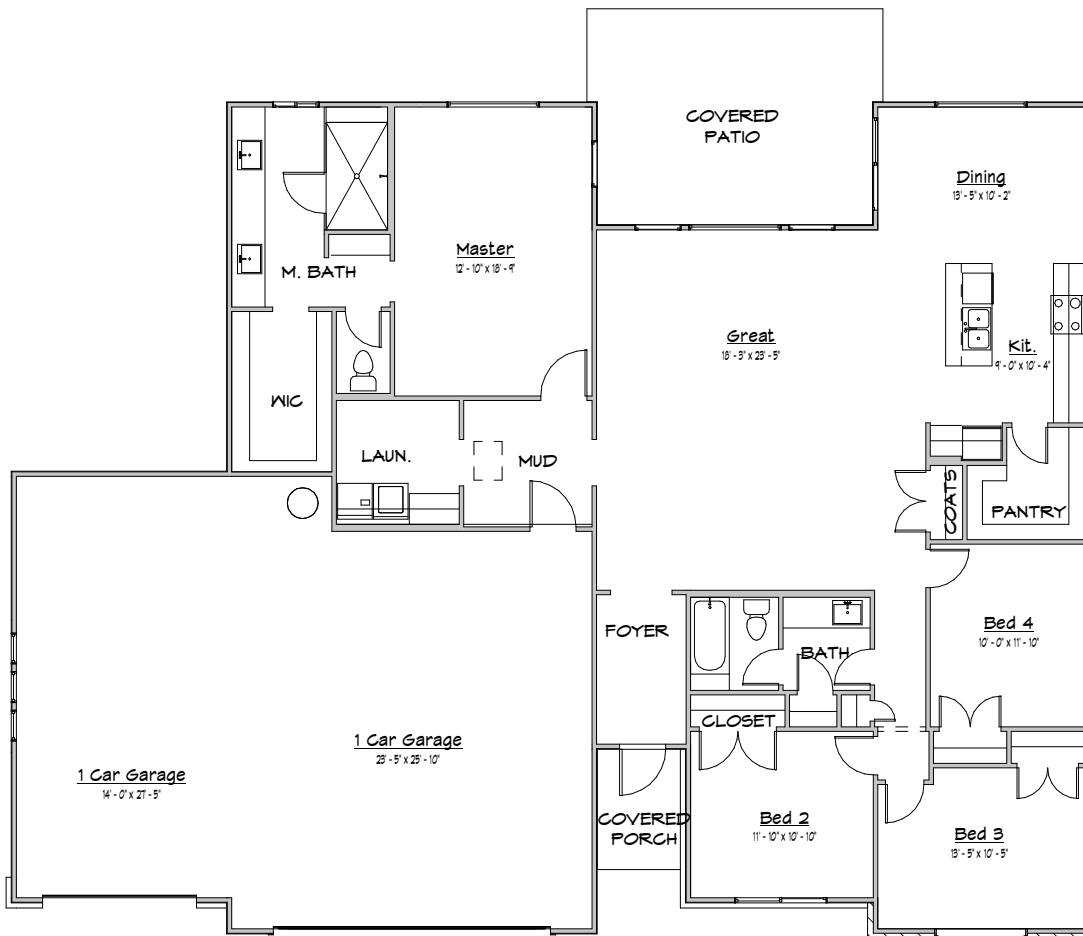

## MAIN LEVEL

OPT. BONUS: 382

LOWER LEVEL: 2,062

MAIN LEVEL: 2,138

TOTAL: 4,582

ABOVE GRADE FOOTAGE: 2,138

WIDTH: 70' DEPTH: 54'