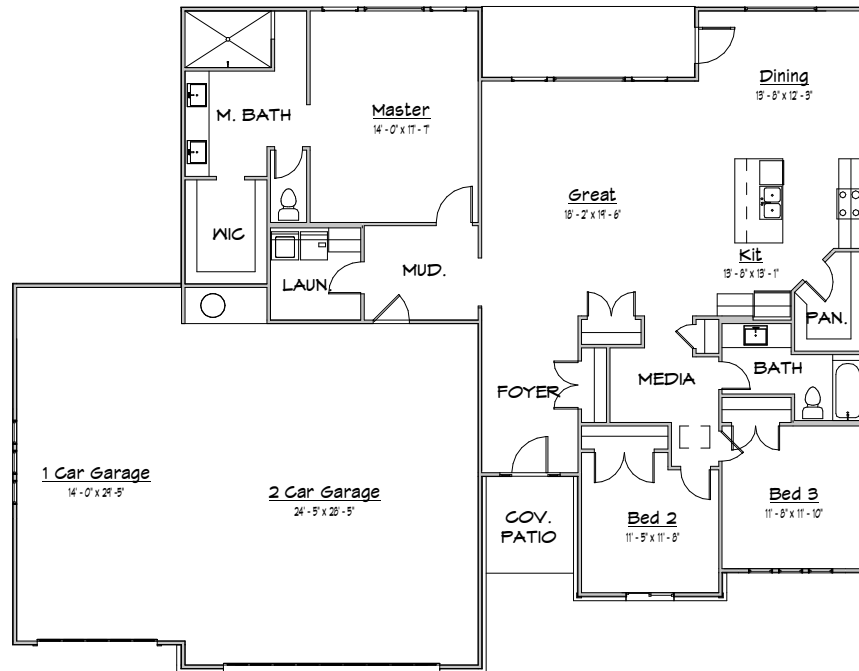

Georgia

TRADITIONAL

WALKER
HOME DESIGN
801.930.9499
www.walkerhomedesign.com

MAIN LEVEL

OPT. BONUS: 670

LOWER LEVEL: 1,986

MAIN LEVEL: 2,000

TOTAL: 3,985

ABOVE GRADE FOOTAGE: 2,000

WIDTH: 71' DEPTH: 55'