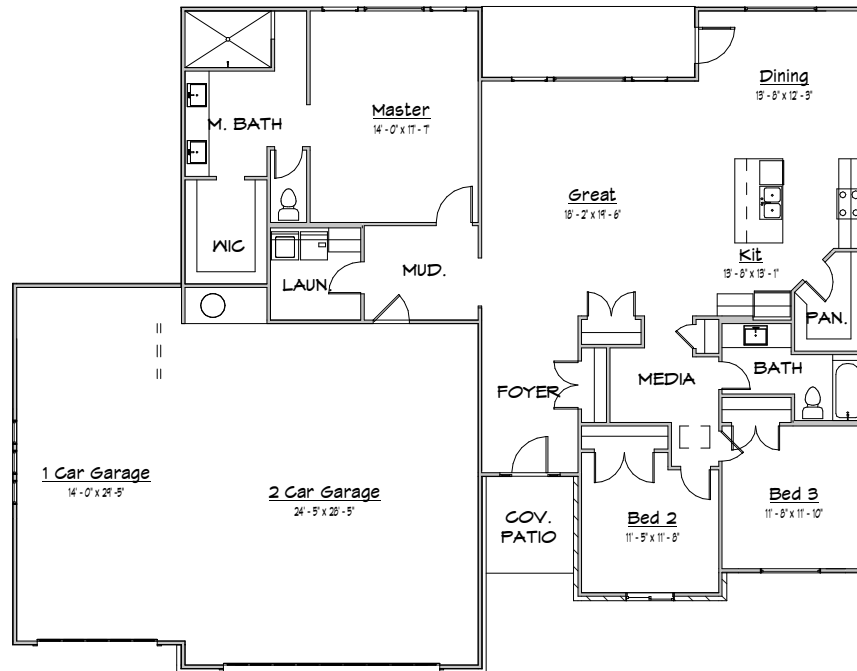

Georgia

PRAIRIE

WALKER
HOME DESIGN
801.930.9499
www.walkerhomedesign.com

MAIN LEVEL

OPT. BONUS: 670

LOWER LEVEL: 1,986

MAIN LEVEL: 2,000

TOTAL: 3,985

ABOVE GRADE FOOTAGE: 2,000

WIDTH: 71' DEPTH: 55'