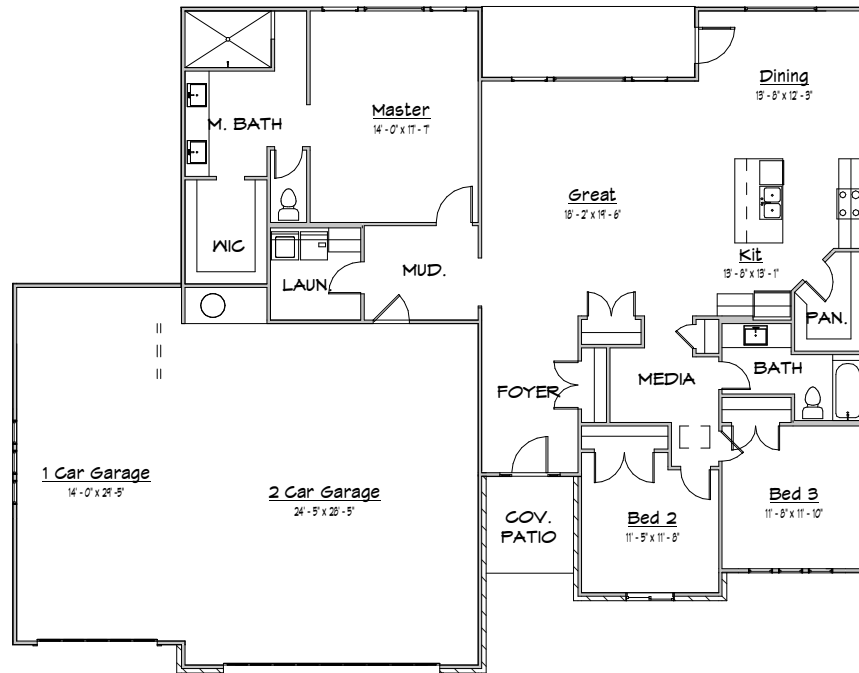

# Georgia

MODERN FARMHOUSE

WALKER  
HOME DESIGN  
801.930.9499  
www.walkerhomedesign.com

MAIN LEVEL

OPT. BONUS: 670  
 LOWER LEVEL: 1,986  
 MAIN LEVEL: 2,000  
 TOTAL: 3,985  
 ABOVE GRADE FOOTAGE: 2,000  
 WIDTH: 71' DEPTH: 55'