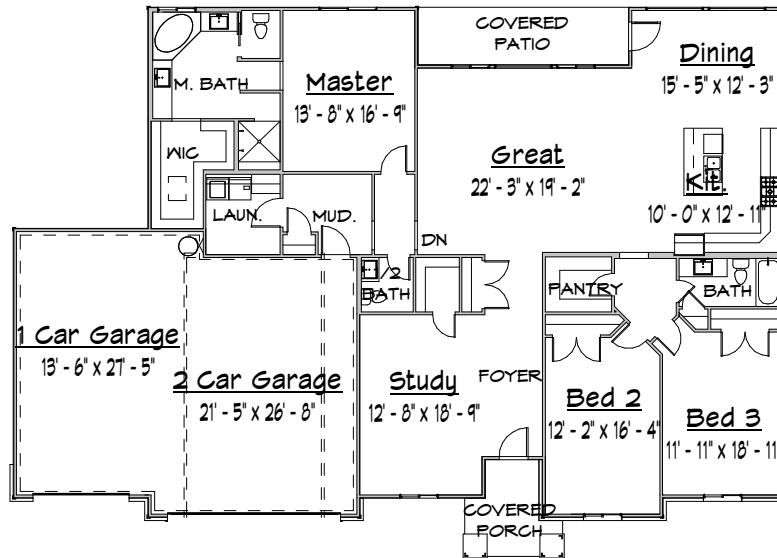

Dakota

Traditional

WALKER
HOME DESIGN

801.930.9499

www.walkerhomedesign.com

MAIN LEVEL

OPT. BONUS: 386

LOWER LEVEL: 2,588

MAIN LEVEL: 2,677

TOTAL: 5,651

ABOVE GRADE FOOTAGE: 2,677

WIDTH: 82' DEPTH: 63'