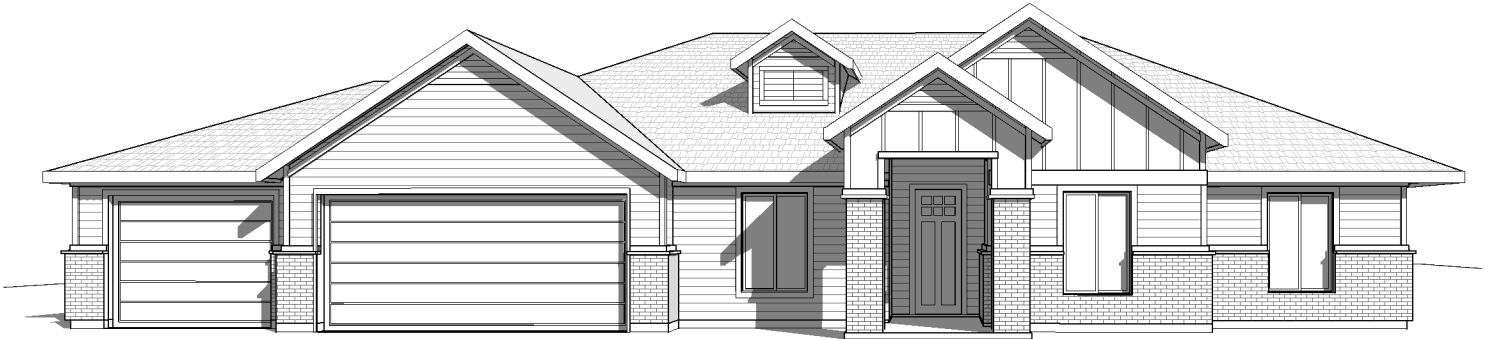

Dakota

Traditional

WALKER
HOME DESIGN

801.930.9499

www.walkerhomedesign.com

MAIN LEVEL

OPT. BONUS: 386

LOWER LEVEL: 2,588

MAIN LEVEL: 2,677

TOTAL: 5,651

ABOVE GRADE FOOTAGE: 2,677

WIDTH: 82' DEPTH: 63'