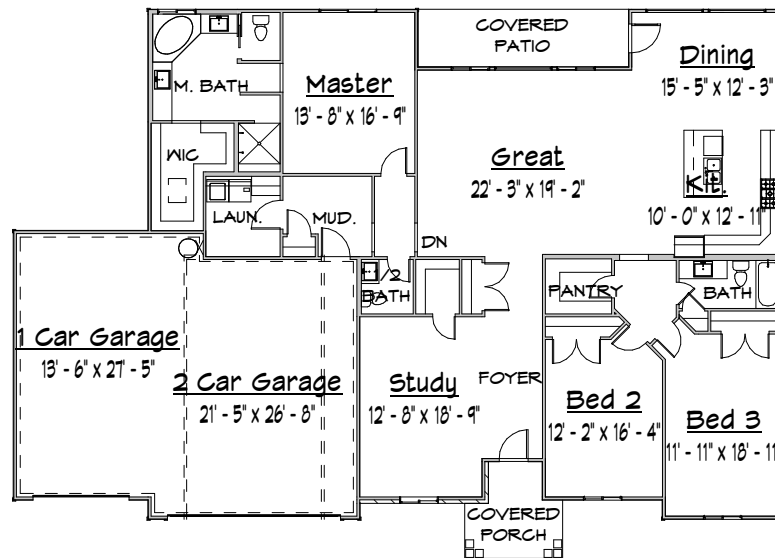

Dakota

MODERN FARMHOUSE

WALKER
HOME DESIGN

801.930.9499

www.walkerhomedesign.com

MAIN LEVEL

OPT. BONUS: 386

LOWER LEVEL: 2,576

MAIN LEVEL: 2,677

TOTAL: 5,475

ABOVE GRADE FOOTAGE: 2,780

WIDTH: 82' DEPTH: 63'