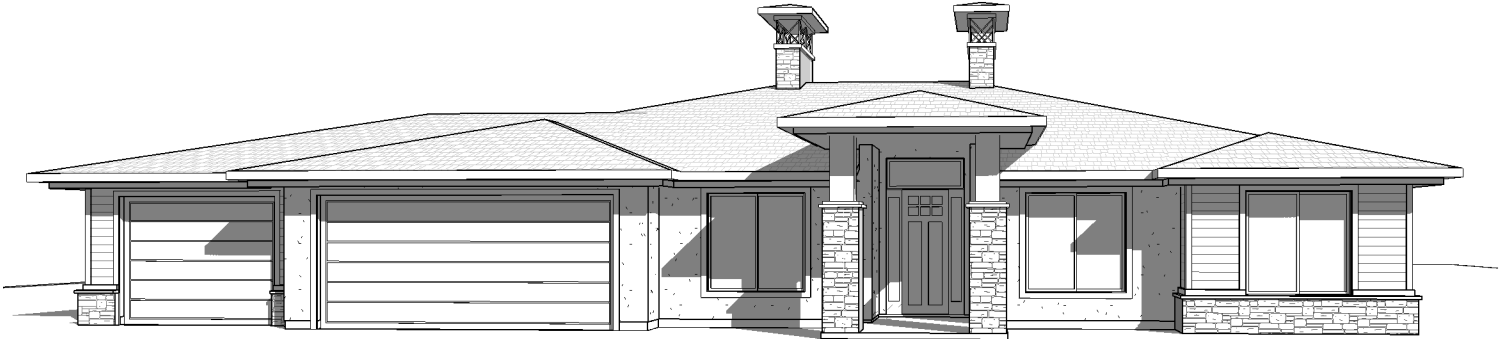

# Dakota

PRAIRIE

WALKER  
HOME DESIGN

801.930.9499

www.walkerhomedesign.com

MAIN LEVEL

LOWER LEVEL: 2,576

MAIN LEVEL: 2,692

TOTAL: 2,692

ABOVE GRADE FOOTAGE: 2,692

WIDTH: 82' DEPTH: 63'