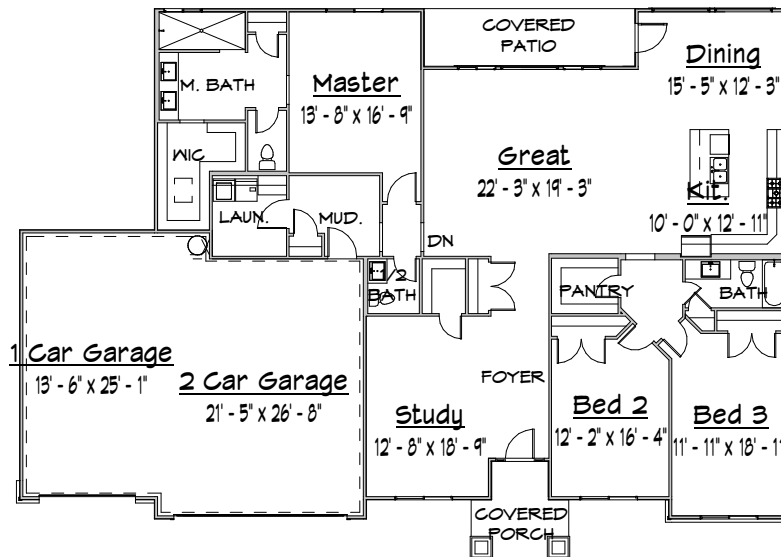

# Dakota

PRAIRIE

WALKER  
HOME DESIGN

801.930.9499

www.walkerhomedesign.com

MAIN LEVEL

LOWER LEVEL: 2,576

MAIN LEVEL: 2,692

TOTAL: 2,692

ABOVE GRADE FOOTAGE: 2,692

WIDTH: 82' DEPTH: 63'